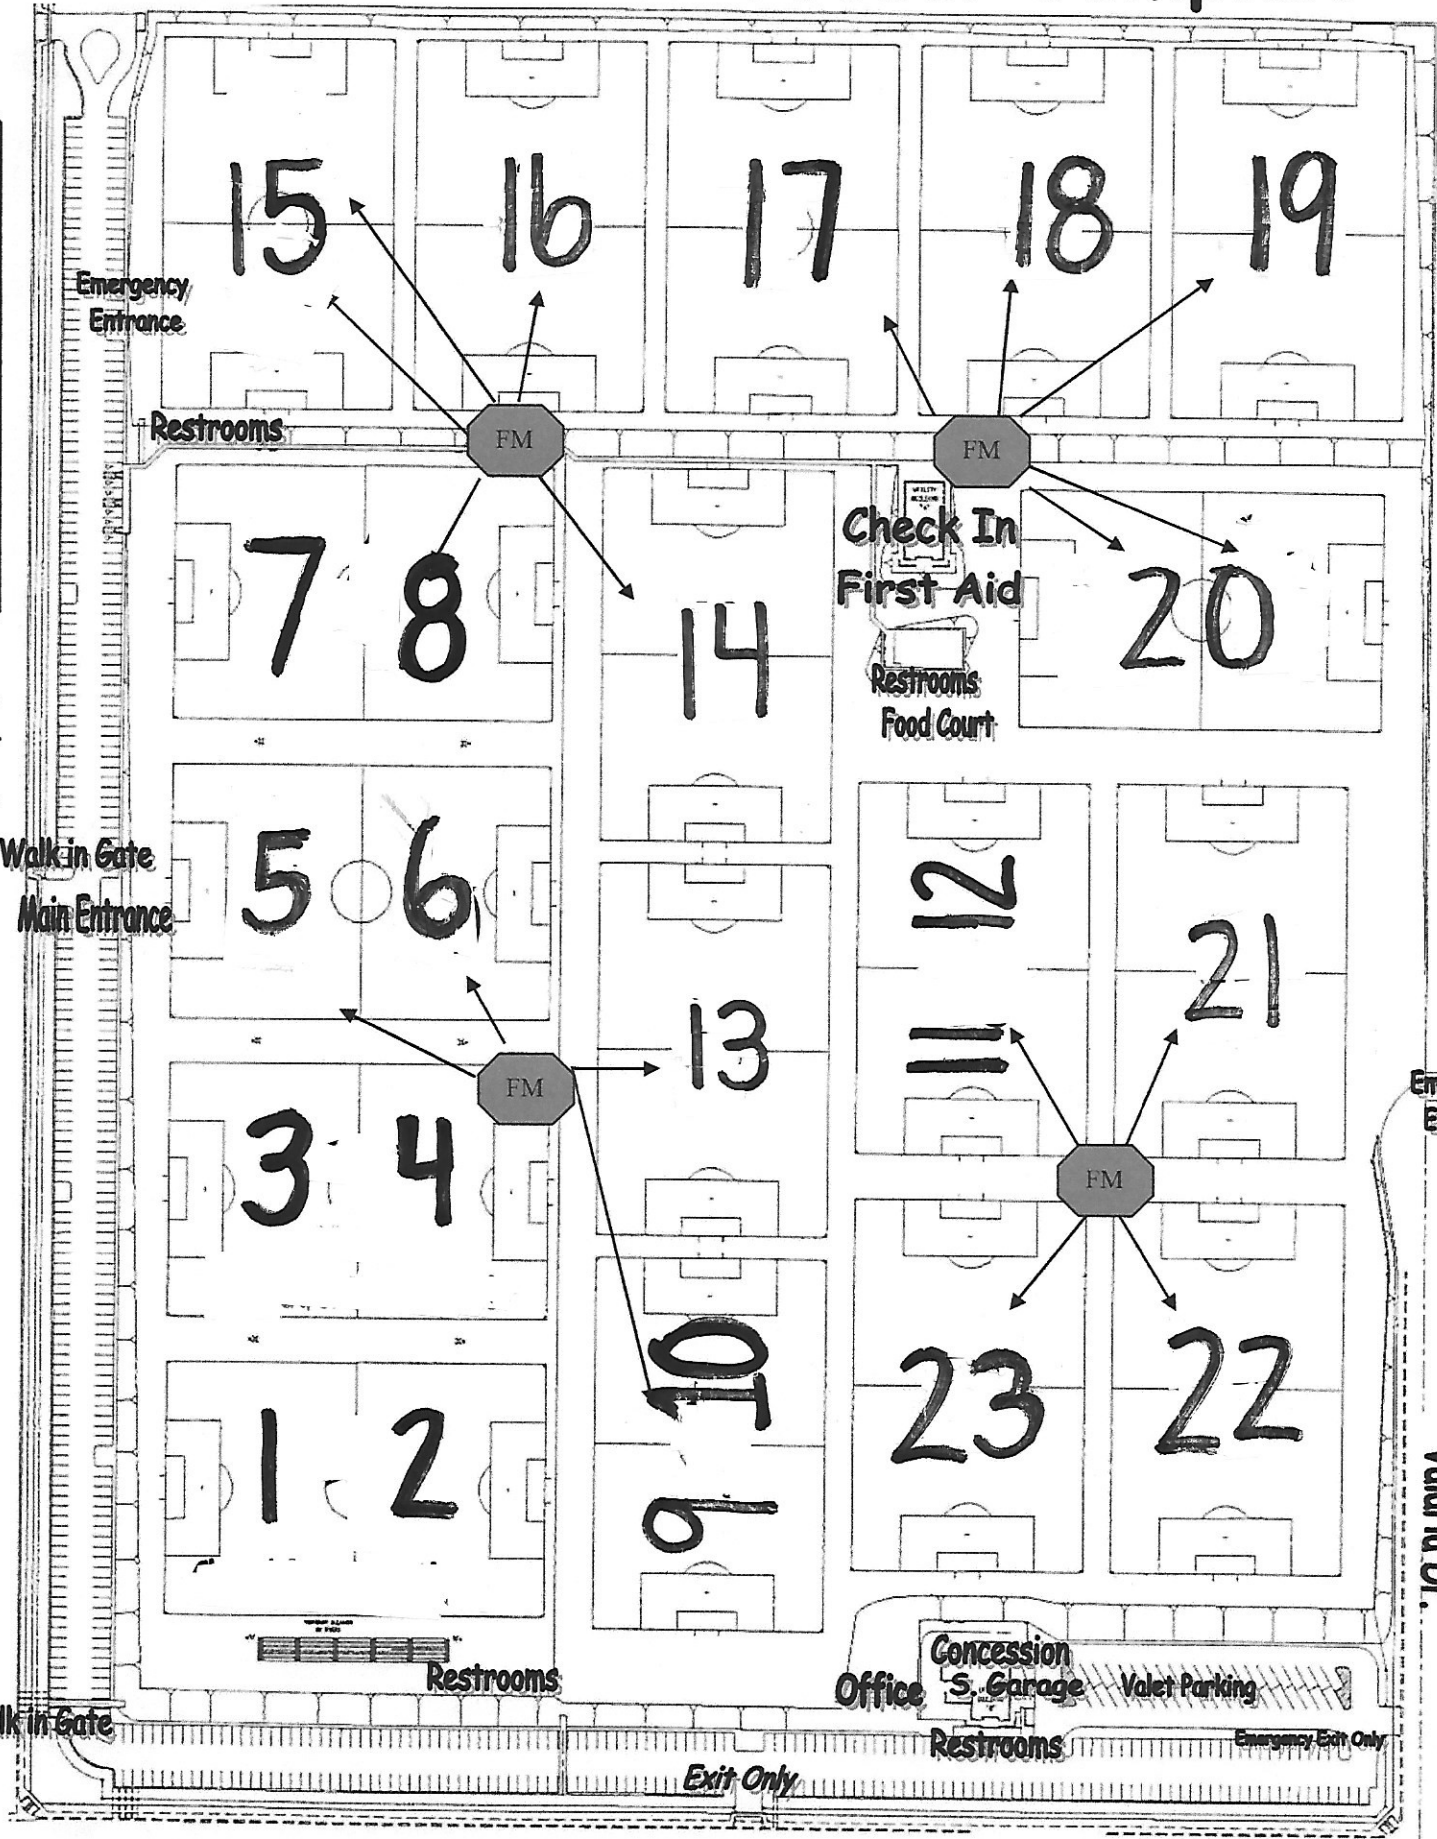

San Bernardino Soccer Complex

Filed Marshal Locations...per field

Arden Ave.

Walk in Gate
Main Entrance

Walk in Gate

Exit Only

Emergency Entrance

Valaria Dr.

Filed Marshal Locations...per field

2500 Pacific St.